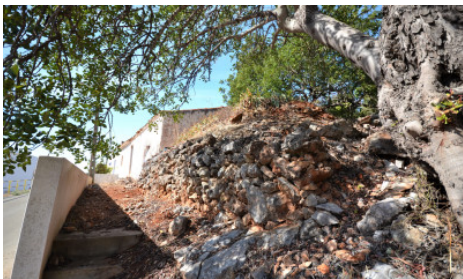

Plot with ruin Salir

€ 55,000
Ref: 1009-2091

Old house rustic style with land

439m2

Plot with ruin Salir

€ 55,000
Ref: 1009-2091

Old house rustic style with land

An old house, to restore and / or expand, located in a typical Algarvian environment and close to some facilities such as restaurants and cafes.

Located in a cosy rural village, there are some neighbours nearby and open views of the magnificent Algarve mountain range. The land has several levels that can be transformed into pleasant garden areas to relax and enjoy the rural surroundings of the small village.

- Salir 6.5 km
- Within a rural village
- Ideal land for garden or vegetable garden
- Quiet but not isolated area
- Ancient water well
- PDM: Urban Type C

Features

- ✓ Energy certificate: Exempt
- ✓ Built year: Pré-51
- ✓ Quiet Location
- ✓ Floors: 1
- ✓ Uninterrupted views
- ✓ Solar orientation: South
- ✓ Mains water
- ✓ Garden
- ✓ Proximity: Mountain, Restaurants, Open field, Public Transport
- ✓ Views: Countryside views, Mountain views, Village view
- ✓ Rural Property
- ✓ Rustic style
- ✓ Bargain property